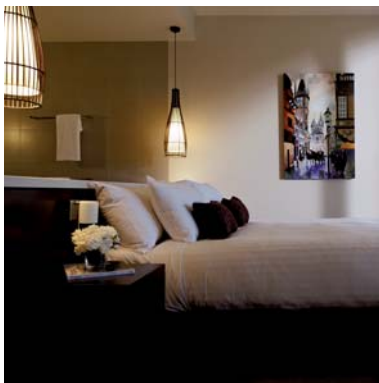

SPA SUITE

Spa Suites

- 20 Luxury Spa Suites including private balcony, courtyard or terrace (60 Sqm)
- Discretely connected to the Spa at Château Élan
- Integrated spa bathrooms with separate shower
- Ergomotion King Beds with Egyptian cotton bed linen
- Nespresso coffee makers

Spa Villas

- 40 Luxury One Bedroom Spa Villas including balcony or terrace (96 Sqm)
 - Includes designer kitchen and separate dining area and open fireplace
- 40 Luxury Spa Kings including balcony or terrace (58 Sqm)
- Spa bathroom with separate shower
- Interconnecting rooms can be combined to make a Two Bedroom Spa Villa

All accommodation includes

- Exceptional golf course, mountain and vineyard views
- 42" LCD – HDTV in bedroom and living areas
- AUSTAR cable TV
- DVD players
- Broadband internet and work desks
- Air conditioning and central heating
- iPod docking station
- Washing machine and dryer (One Bedroom Villas)
- 24 hour room service
- 24 hour reception
- Valet laundry/dry cleaning services
- Pillow top mattress, duck down pillows, plush towels and robes
- Fully stocked mini bar
- In room safe sized for a lap top
- Wheelchair accessible rooms