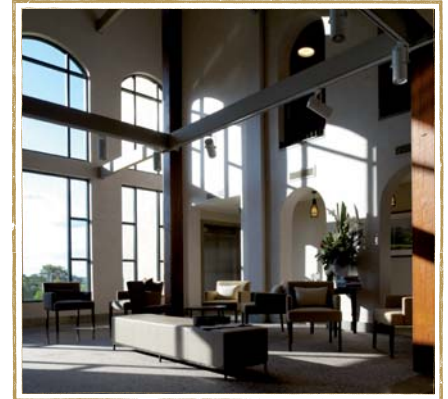

Château Élan's state-of-the-art accommodation and close proximity to the Hunter Valley's very best entertainment and activities guarantees a fulfilling experience for everyone.