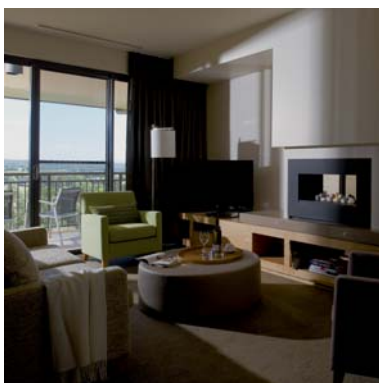

ONE BEDROOM SPA VILLA